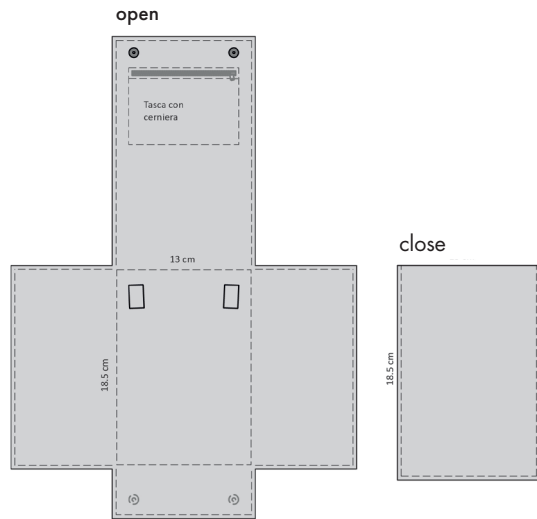

COD VRO00225