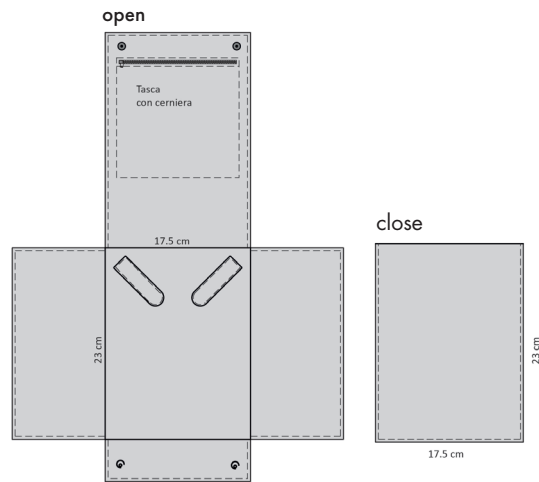

COD VRO00220