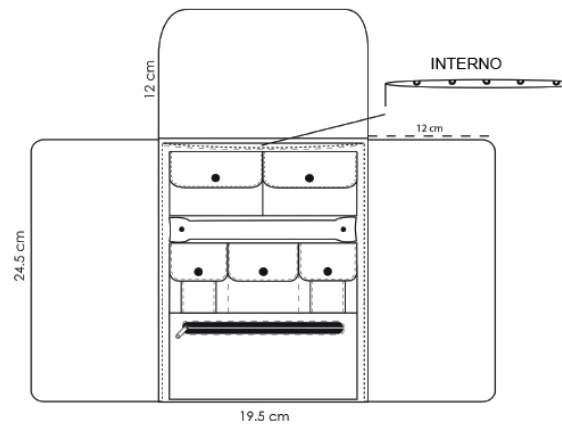

COD VCM00045