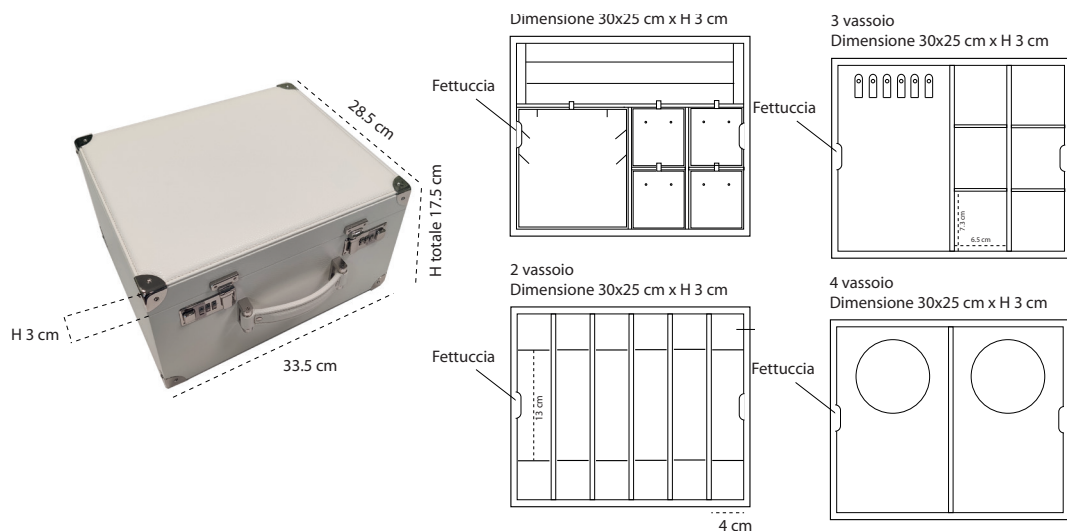

**COD VCM00005
VENERE**