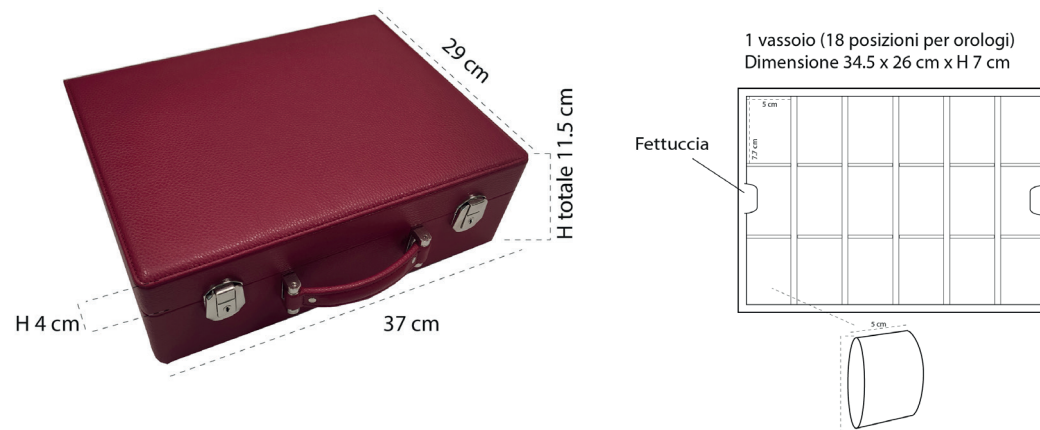

**COD VCM00010
MICHELANGELO**