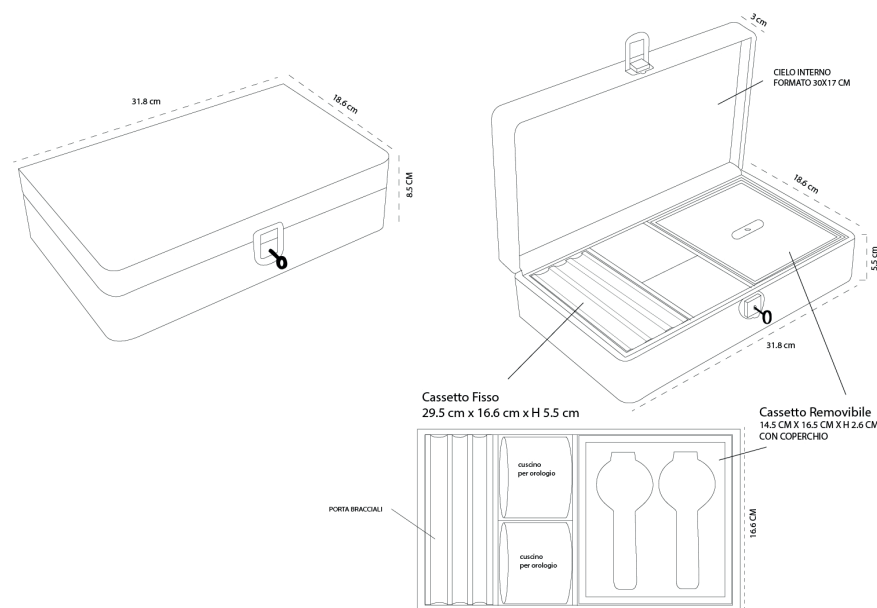

**COD VCM00015
FIRENZE**