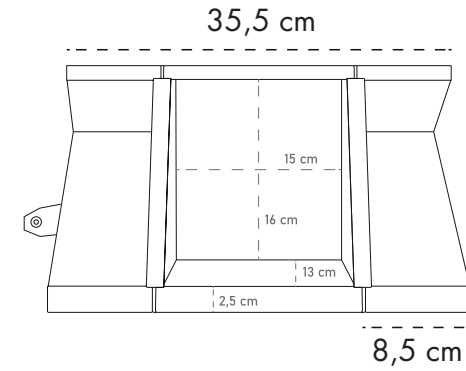

model LUXOR

cod
PAS01863

cod
PAS01862