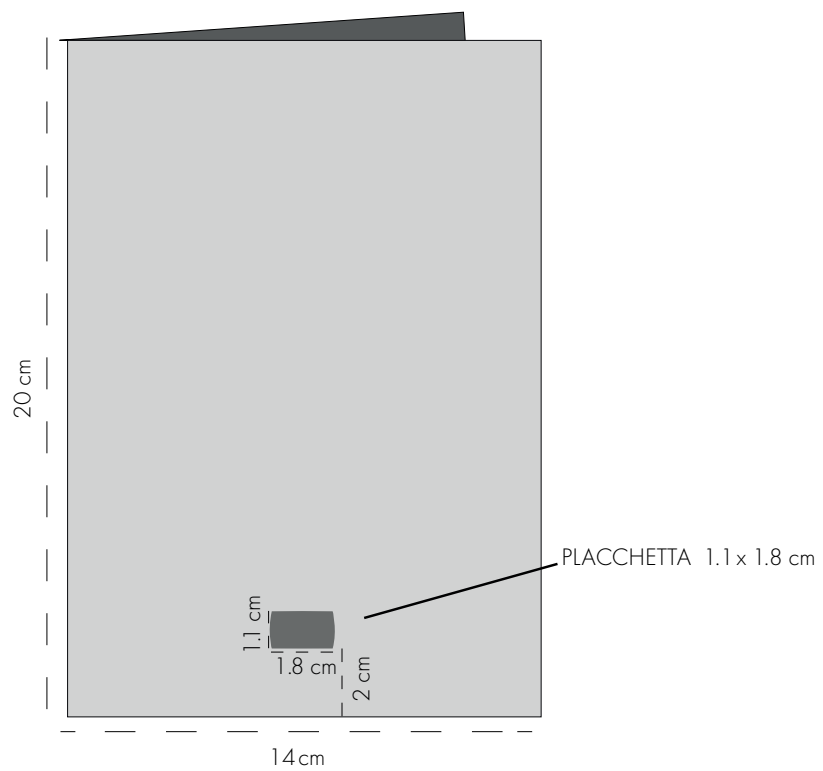

model **PORTA GARANZIE**

cod 14 x 21,5 cm

PPG00005

cod 10 x 14 cm

PPG00010

cod 14 x 20 cm

PPG00015

cod 12 x 24 cm

20 cm

cod

PPG00015

FRONT

OPEN

cod

PPG00020

OUTSIDE