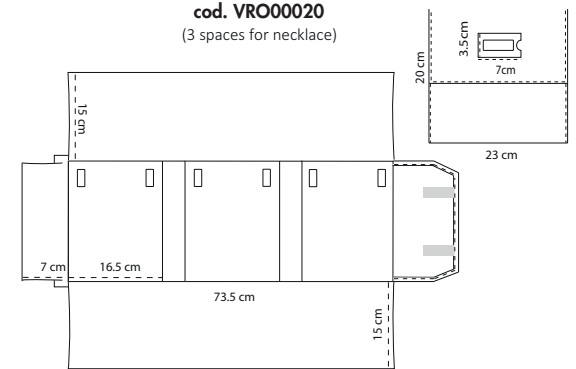

cod. VRO00010
(10 spaces for bracelet)

cod. VRO00015
(12 spaces for earrings)

cod. VRO00020
(3 spaces for necklace)

cod. VRO00025
(slits for 6 watch)

cod. VRO00035
(10 spaces for necklace with bottoms)

cod. VRO00040
(soft bracelet holder)