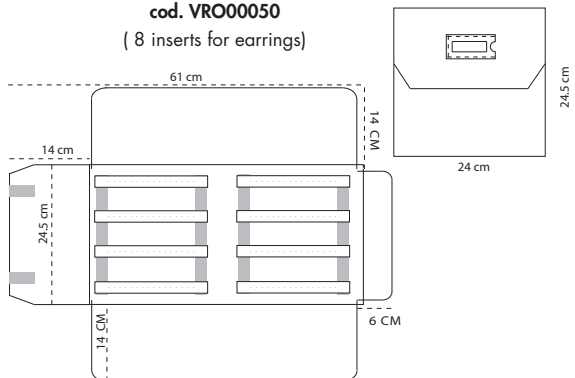

cod. VRO00010
(10 spaces for bracelet)

cod. VRO00015
(12 spaces for earrings)

cod. VRO00020
(3 spaces for necklace)

cod. VRO00025
(slits for 6 watch)

cod. VRO00035
(10 spaces for necklace with bottoms)

cod. VRO00040
(soft bracelet holder)

cod. VRO00045
(8 inserts for pendant)

ELEGANT ROLLS

cod. VRO00050
(8 inserts for earrings)

cod. VRO00055
(5 inserts for necklaces)

cod. VRO00060
(16 elastic bands)

cod. VRO00065
(2 necklaces +2 inserts for ring + 2 for earrings)