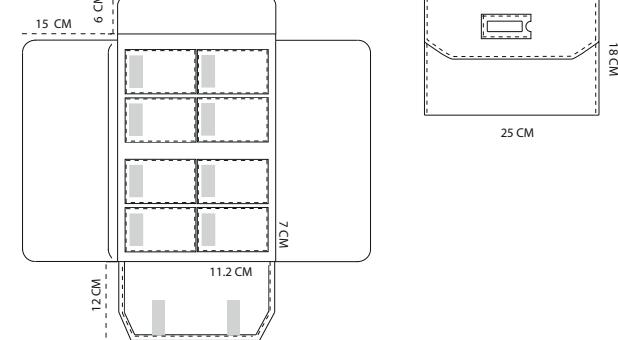

cod. VRO00045
(8 inserts for pendant)