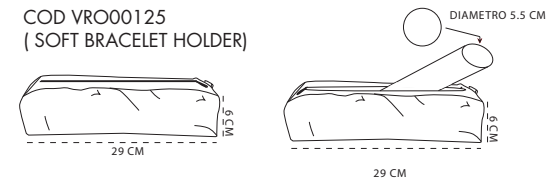

COD VRO00125
(SOFT BRACELET HOLDER)