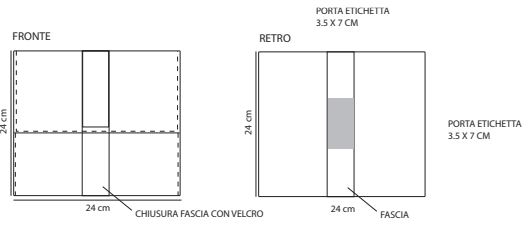

COD VRO00130
(8 SPACES FOR PENDANT)

TOP ROLLS

COD VRO00135
(8 STRAP FOR EARRING)