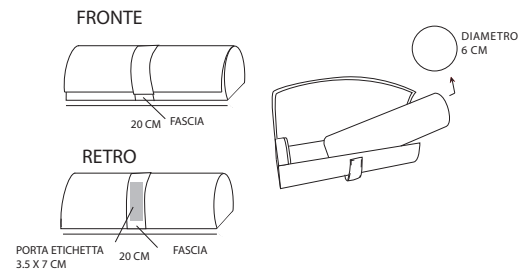

COD VRO00115
(3 SPACES FOR WATCH)