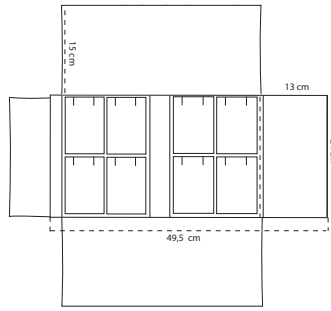

# TOP ROLLS

**COD VRO00135**  
( 8 STRAP FOR EARRING )

**COD VRO00130**  
( 8 SPACES FOR PENDANT )

**COD VRO00140**  
( 5 INSERT FOR NECKLACES )

**COD VRO00145**  
( 16 ELASTIC BAND )

**COD 00150**  
( 2 INSERT NECKLACES + 2 RINGS + EARRINGS )