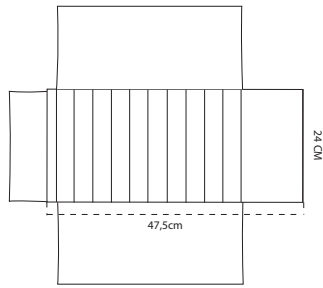

# TOP ROLLS

COD VRO00090  
( 16 RING SLITS )

COD VRO00095  
( 10 SPACES FOR BRACELET )

COD VRO00100  
( 12 INSERTS FOR EARRINGS )

COD VRO00105  
( 3 NECKLACES WITH BOTTOMS )

COD VRO00110  
( 5 SPACES FOR WATCH )