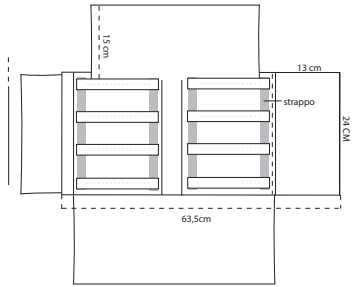

# TOP ROLLS

**COD VRO00135**  
( 8 STRAP FOR EARRING )

**COD VRO00130**  
( 8 SPACES FOR PENDANT )

**COD VRO00140**  
( 5 INSERT FOR NECKLACES )

**COD VRO00145**  
( 16 ELASTIC BAND )

**COD 00150**  
( 2 INSERT NECKLACES + 2 RINGS + EARRINGS )