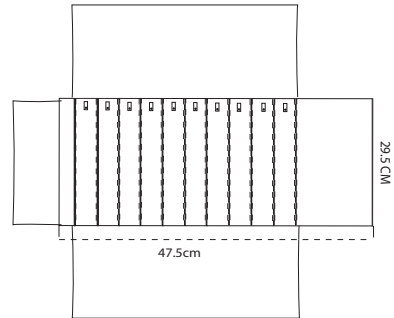

COD VRO00120
(10 INSERT FOR NECKLACES WITH BOTTOMS)