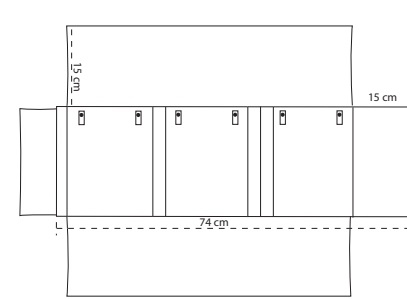

# TOP ROLLS

COD VRO00090  
( 16 RING SLITS )

COD VRO00095  
( 10 SPACES FOR BRACELET )

COD VRO00100  
( 12 INSERTS FOR EARRINGS )

COD VRO00105  
( 3 NECKLACES WITH BOTTOMS )

COD VRO00110  
( 5 SPACES FOR WATCH )