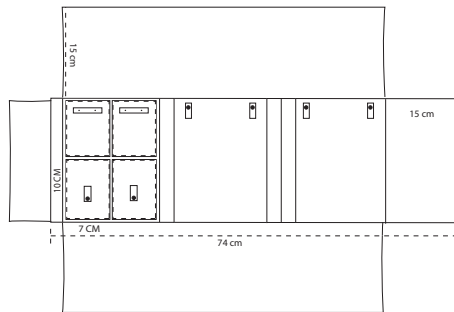

# TOP ROLLS

**COD VRO00135**  
( 8 STRAP FOR EARRING )

**COD VRO00130**  
( 8 SPACES FOR PENDANT )

**COD VRO00140**  
( 5 INSERT FOR NECKLACES )

**COD VRO00145**  
( 16 ELASTIC BAND )

**COD 00150**  
( 2 INSERT NECKLACES + 2 RINGS + EARRINGS )