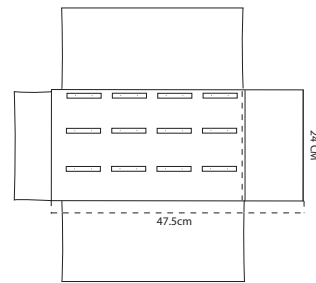

# TOP ROLLS

COD VRO00090  
( 16 RING SLITS )

COD VRO00095  
( 10 SPACES FOR BRACELET )

COD VRO00100  
( 12 INSERTS FOR EARRINGS )

COD VRO00105  
( 3 NECKLACES WITH BOTTOMS )

COD VRO00110  
( 5 SPACES FOR WATCH )