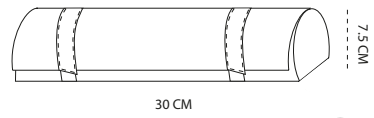

model ROTOLI

cod elegant	cod. top	descrizione
VRO00025	VRO00110	6 watch
VRO00030	VRO00115	3 watch
VRO00040	VRO00125	soft bracelet holder 5,5 diam

model elegant: nappan mocca/ brown microfiber - nappan mocca / microfiber cream
model top: nappan lin/ microfiber cream - nappan taupe / microfiber grey

ELEGANT ROLLS

cod. VRO00025
(slits for 6 watch)

cod. VRO00040
(soft bracelet holder)

TOP ROLLS

cod. VRO00110
(5 SPACES FOR WATCH)

cod. VRO00125
(SOFT BRACELET HOLDER)
(portabracciali morbido)

cod. VRO00115
(3 SPACES FOR WATCH)