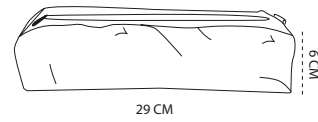

model ROTOLI

cod elegant	cod. top	descrizione
VRO00025	VRO00110	6 watch
VRO00030	VRO00115	3 watch
VRO00040	VRO00125	soft bracelet holder 5,5 diam

model elegant: nappan mocca/ brown microfiber - nappan mocca / microfiber cream
model top: nappan lin/ microfiber cream - nappan taupe / microfiber grey

ELEGANT ROLLS

cod. VRO00025
(slits for 6 watch)

cod. VRO00040
(soft bracelet holder)

TOP ROLLS

cod. VRO00110
(5 SPACES FOR WATCH)

cod. VRO00125
(SOFT BRACELET HOLDER)
(portabracciali morbido)

cod. VRO00115
(3 SPACES FOR WATCH)