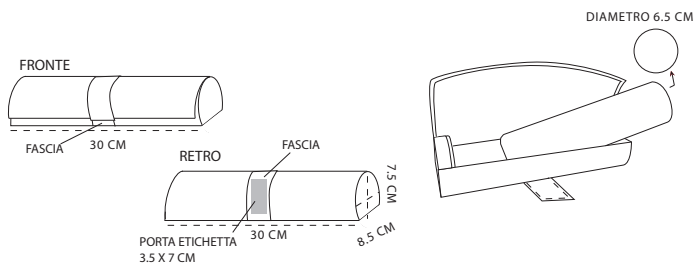

model ROTOLI

cod elegant	cod. top	descrizione
VRO00025	VRO00110	6 watch
VRO00030	VRO00115	3 watch
VRO00040	VRO00125	soft bracelet holder 5,5 diam

model elegant: nappan mocca/ brown microfiber - nappan mocca / microfiber cream
model top: nappan lin/ microfiber cream - nappan taupe / microfiber grey

ELEGANT ROLLS

cod. VRO00025
(slits for 6 watch)

cod. VRO00040
(soft bracelet holder)

TOP ROLLS

cod. VRO00110
(5 SPACES FOR WATCH)

cod. VRO00125
(SOFT BRACELET HOLDER)
(portabracciali morbido)

cod. VRO00115
(3 SPACES FOR WATCH)