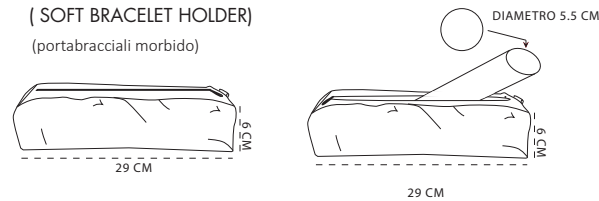

model ROTOLI

cod elegant	cod. top	descrizione
VRO00025	VRO00110	6 watch
VRO00030	VRO00115	3 watch
VRO00040	VRO00125	soft bracelet holder 5,5 diam

model elegant: nappan mocca/ brown microfiber - nappan mocca / microfiber cream
model top: nappan lin/ microfiber cream - nappan taupe / microfiber grey

ELEGANT ROLLS

cod. VRO00025
(slits for 6 watch)

cod. VRO00040
(soft bracelet holder)

TOP ROLLS

cod. VRO00110
(5 SPACES FOR WATCH)

cod. VRO00125
(SOFT BRACELET HOLDER)
(portabracciali morbido)

cod. VRO00115
(3 SPACES FOR WATCH)