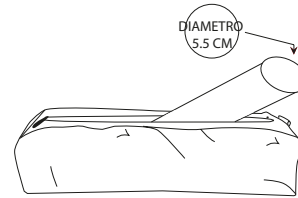

model ROTOLI

cod elegant	cod. top	descrizione
VRO00025	VRO00110	6 watch
VRO00030	VRO00115	3 watch
VRO00040	VRO00125	soft bracelet holder 5,5 diam

model elegant: nappan mocca/ brown microfiber - nappan mocca / microfiber cream
model top: nappan lin/ microfiber cream - nappan taupe / microfiber grey

ELEGANT ROLLS

cod. VRO00025
(slits for 6 watch)

cod. VRO00040
(soft bracelet holder)

TOP ROLLS

cod. VRO00110
(5 SPACES FOR WATCH)

cod. VRO00125
(SOFT BRACELET HOLDER)
(portabracciali morbido)

cod. VRO00115
(3 SPACES FOR WATCH)