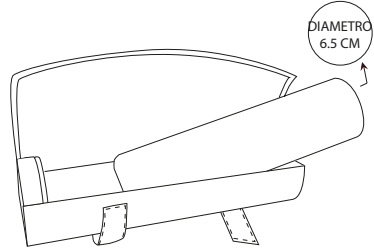

model ROTOLI

cod elegant	cod. top	descrizione
VRO00025	VRO00110	6 watch
VRO00030	VRO00115	3 watch
VRO00040	VRO00125	soft bracelet holder 5,5 diam

model elegant: nappan mocca/ brown microfiber - nappan mocca / microfiber cream
model top: nappan lin/ microfiber cream - nappan taupe / microfiber grey

ELEGANT ROLLS

cod. VRO00025
(slits for 6 watch)

cod. VRO00040
(soft bracelet holder)

TOP ROLLS

cod. VRO00110
(5 SPACES FOR WATCH)

cod. VRO00125
(SOFT BRACELET HOLDER)
(portabracciali morbido)

cod. VRO00115
(3 SPACES FOR WATCH)